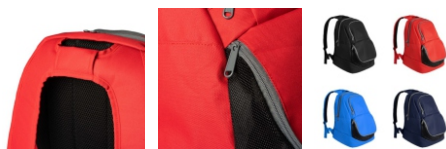

ÎMPACHETARE

	Cutie	Pachet
Adulți:	10 Unități	10 Unități